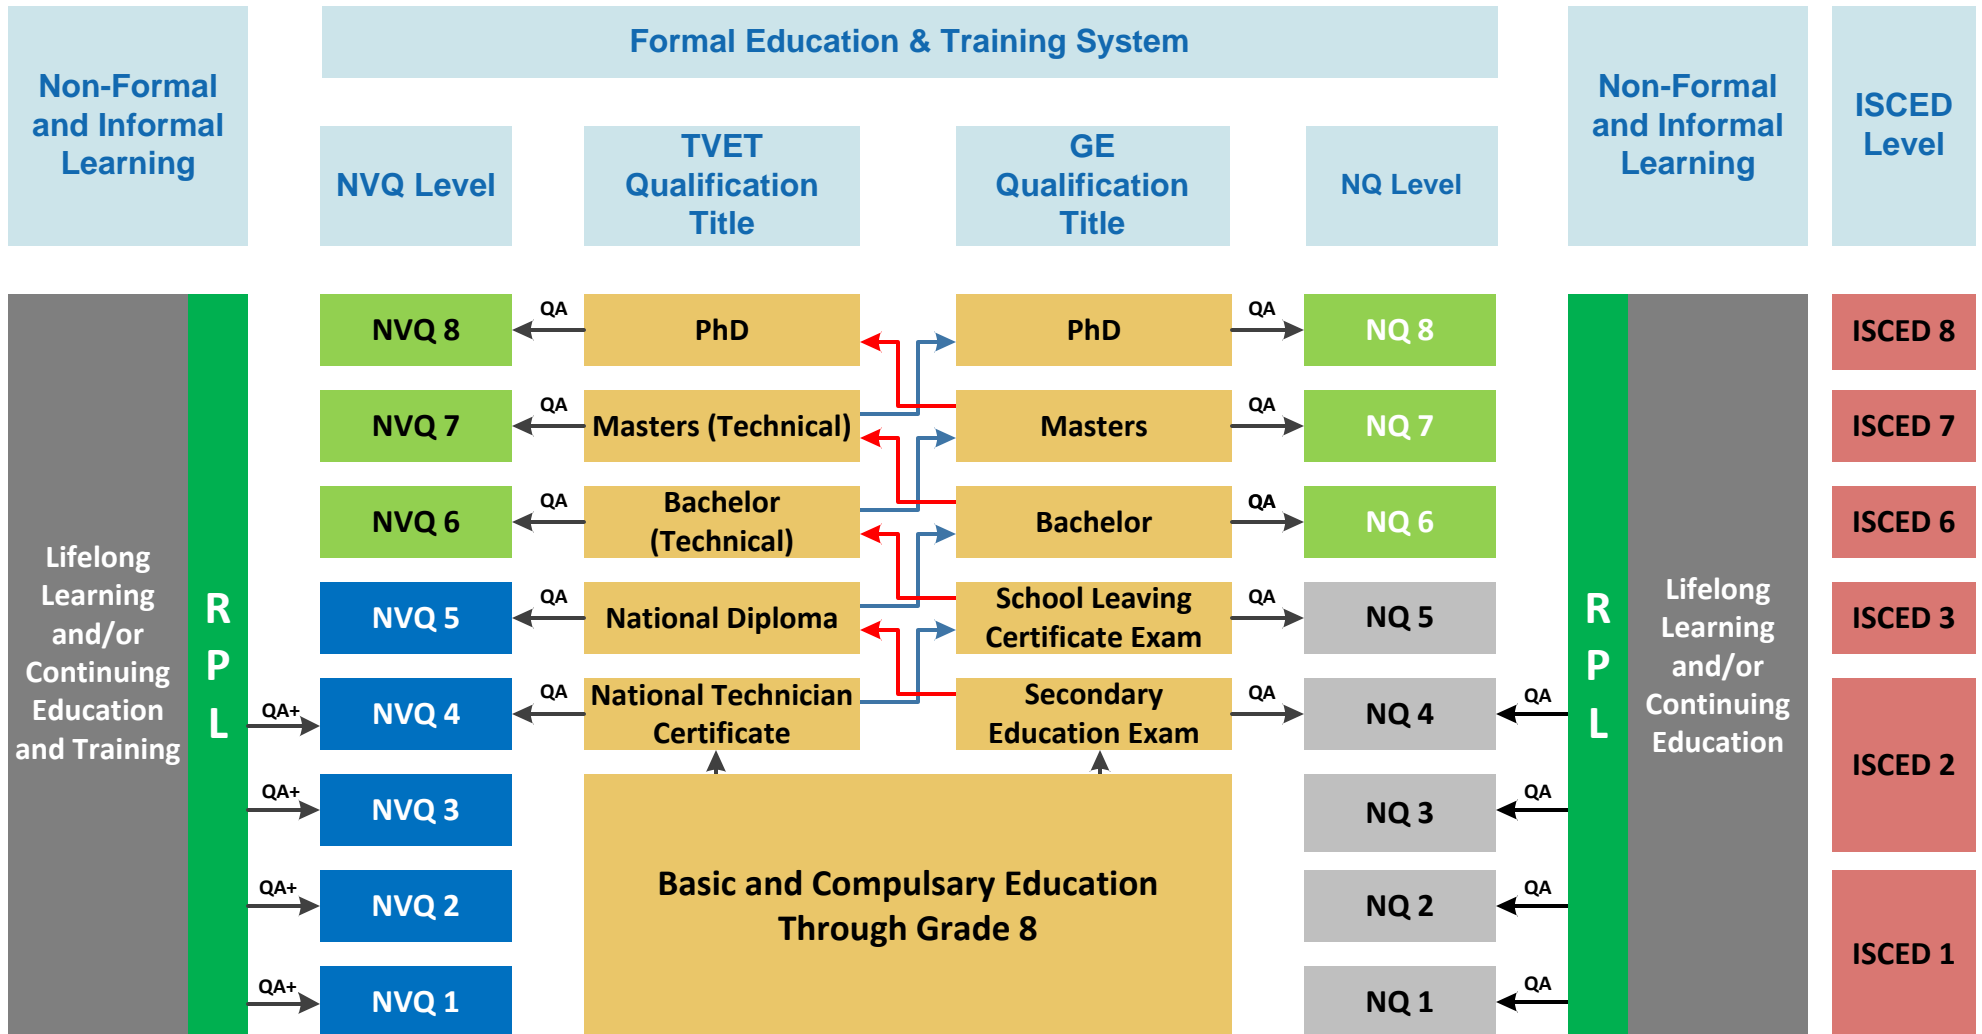

National Qualifications Framework (NQF) Nepal – Update

TVET: Technical and Vocational Education and Training

(+) : Indicates additional technological and practical components as required for each level of NVQF

QA: Qualification Assessed as per the set criteria by National Qualifications Authority (NQA)

GE: General Education RPL: Recognition of Prior Learning.

ISCED: International Standard Classification of Education